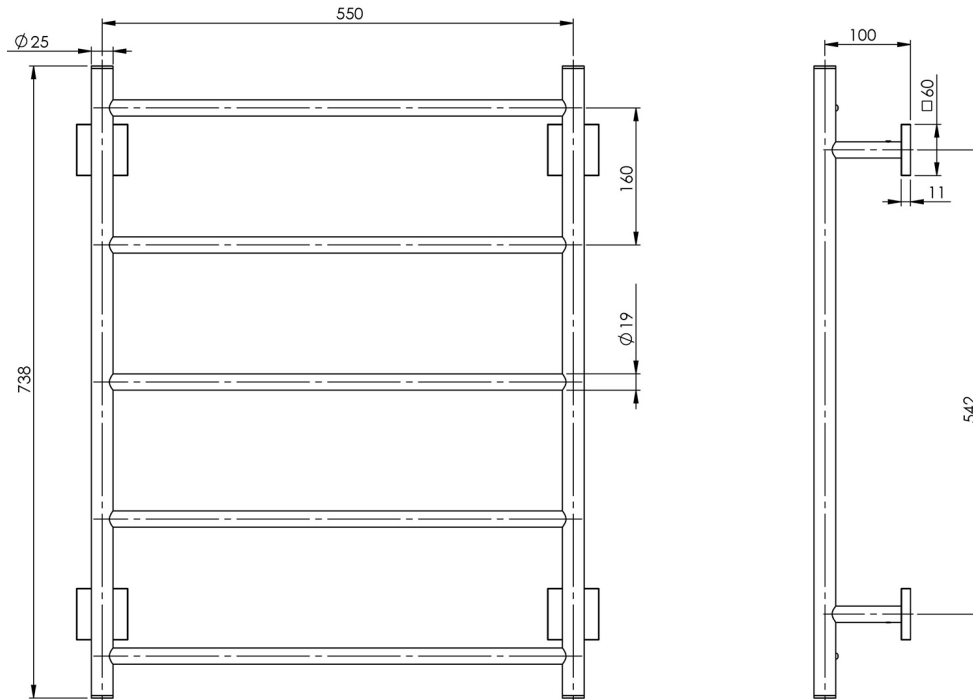

RADII

RADII TOWEL LADDER 550 X 740MM SQUARE PLATE

SPECIFICATIONS

AVAILABLE IN

RS870 CHR
Chrome

RS870 BN
Brushed Nickel

RS870 MB
Matte Black

INFORMATION

Please visit <https://www.phoenixtapware.com.au/warranty> to view the full warranty

While we aim to ensure the specifications shown are correct at time of printing, Phoenix Tapware reserves the right to make modifications without prior notice. Always use the physical product measurements for mark-ups and roughing-in as the line drawing shown may differ from the actual product over time. All measurements are shown in millimetres. Colours may vary from image shown.