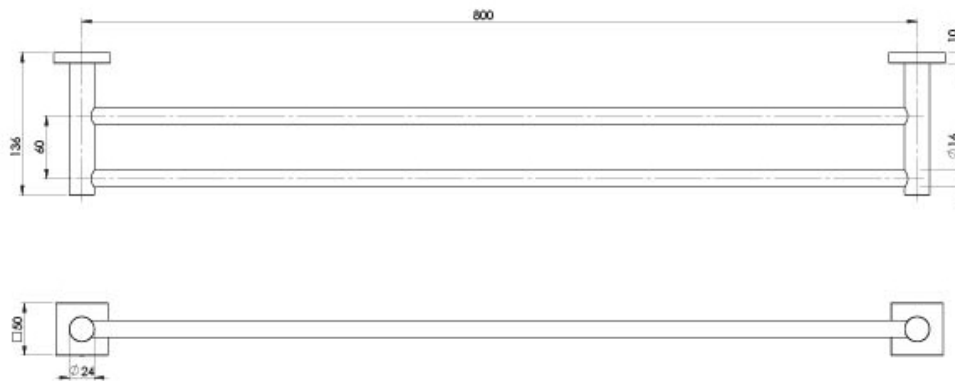

RADII

RADII DOUBLE TOWEL RAIL 800MM SQUARE PLATE

SPECIFICATIONS

AVAILABLE IN

RS812 CHR
Chrome

RS812 BN
Brushed Nickel

RS812 GM
Gun Metal

RS812 MB
Matte Black