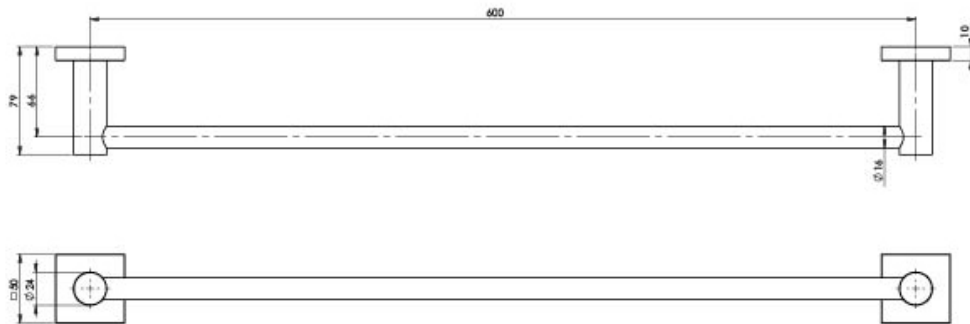

RADII

RADII SINGLE TOWEL RAIL 600MM SQUARE PLATE

SPECIFICATIONS

AVAILABLE IN

RS804 CHR
Chrome

RS804 BN
Brushed Nickel

RS804 GM
Gun Metal

RS804 MB
Matte Black