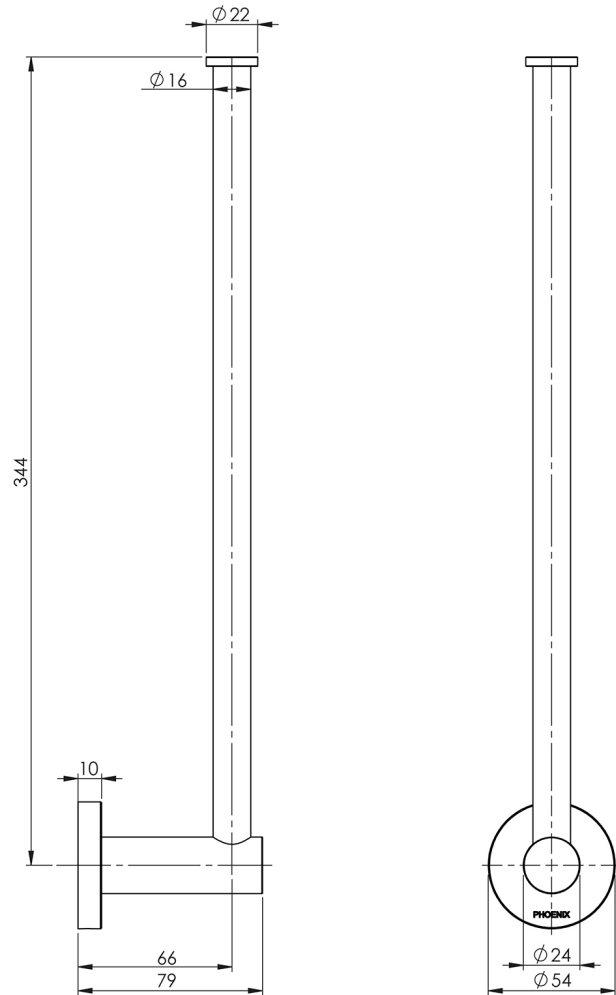

RADII

RADII SPARE TOILET ROLL HOLDER ROUND PLATE

SPECIFICATIONS

AVAILABLE IN

RA898 CHR
Chrome

INFORMATION

MAINTENANCE AND CARE:

- All surfaces should be cleaned with mild liquid detergent or soap and water.
- Do not use cream cleaners or citrus based cleaning products, as they are abrasive.
- Use of unsuitable cleaning agents may damage the surface.
- Any damage caused in this way will not be covered by warranty.

Please visit <https://www.phoenixtapware.com.au/warranty> to view the full warranty

While we aim to ensure the specifications shown are correct at time of printing, Phoenix Tapware reserves the right to make modifications without prior notice. Always use the physical product measurements for mark-ups and roughing-in as the line drawing shown may differ from the actual product over time. All measurements are shown in millimetres. Colours may vary from image shown.

Ph: +61 3 9780 4200
23/08/2022
phoenixtapware.com.au