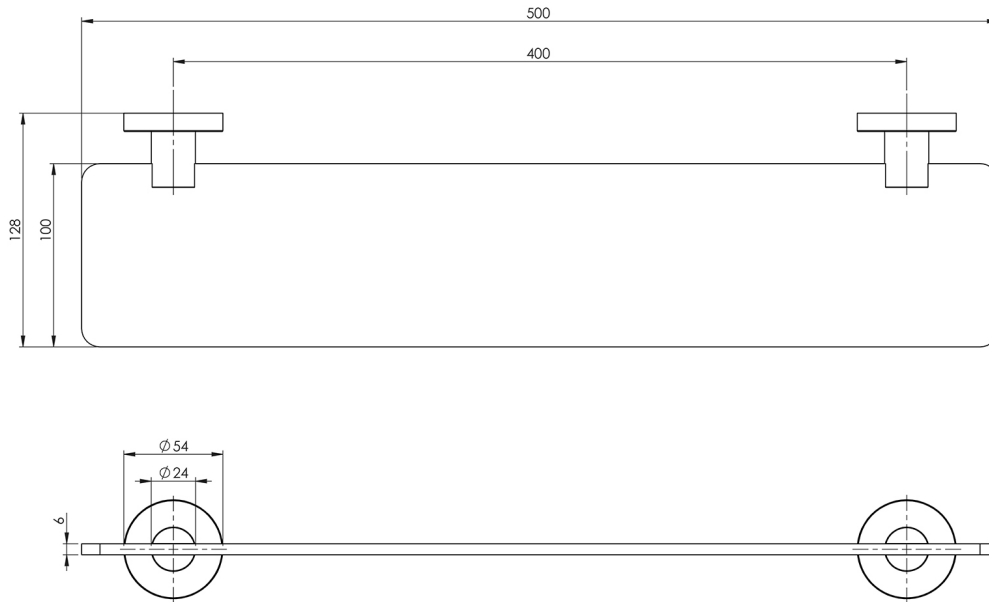

RADII

RADII GLASS SHELF ROUND PLATE

SPECIFICATIONS

AVAILABLE IN

RA896 CHR
Chrome

INFORMATION

MAINTENANCE AND CARE:

- All surfaces should be cleaned with mild liquid detergent or soap and water.
- Do not use cream cleaners or citrus based cleaning products, as they are abrasive.
- Use of unsuitable cleaning agents may damage the surface.
- Any damage caused in this way will not be covered by warranty.