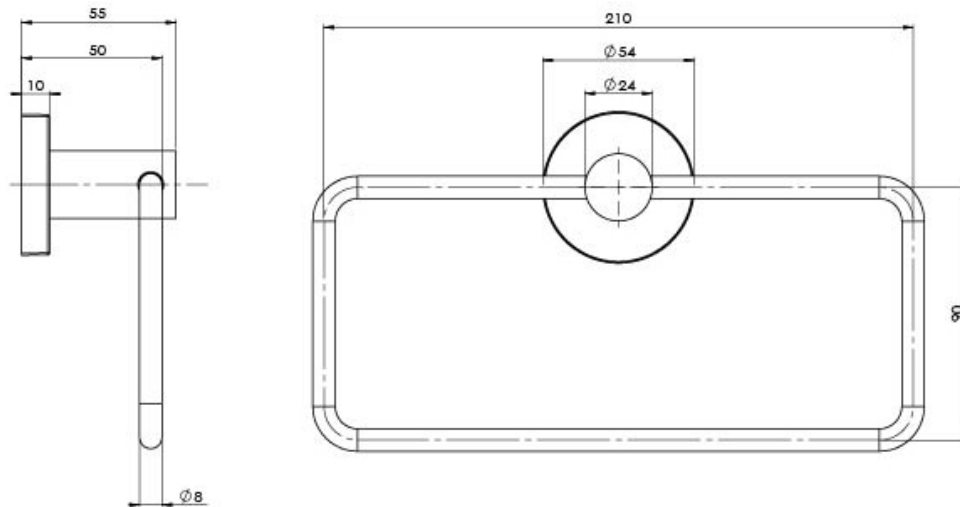

RADII

RADII HAND TOWEL HOLDER ROUND PLATE

SPECIFICATIONS

AVAILABLE IN

RA893 CHR
Chrome

RA893 BN
Brushed Nickel

RA893 GM
Gun Metal

RA893 MB
Matte Black