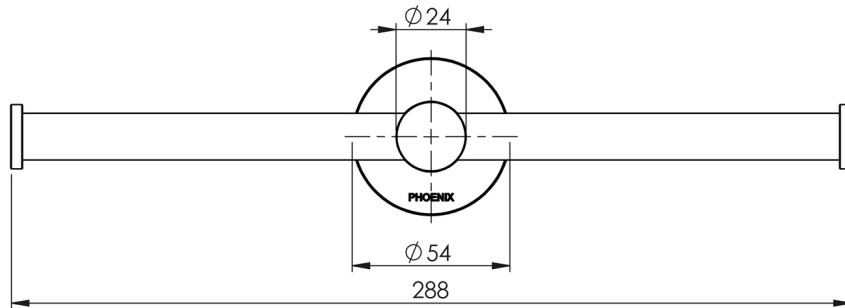

RADII

RADII DOUBLE TOILET ROLL HOLDER ROUND PLATE

SPECIFICATIONS

AVAILABLE IN

RA891 CHR
Chrome

INFORMATION

MAINTENANCE AND CARE:

- All surfaces should be cleaned with mild liquid detergent or soap and water.
- Do not use cream cleaners or citrus based cleaning products, as they are abrasive.
- Use of unsuitable cleaning agents may damage the surface.
- Any damage caused in this way will not be covered by warranty.