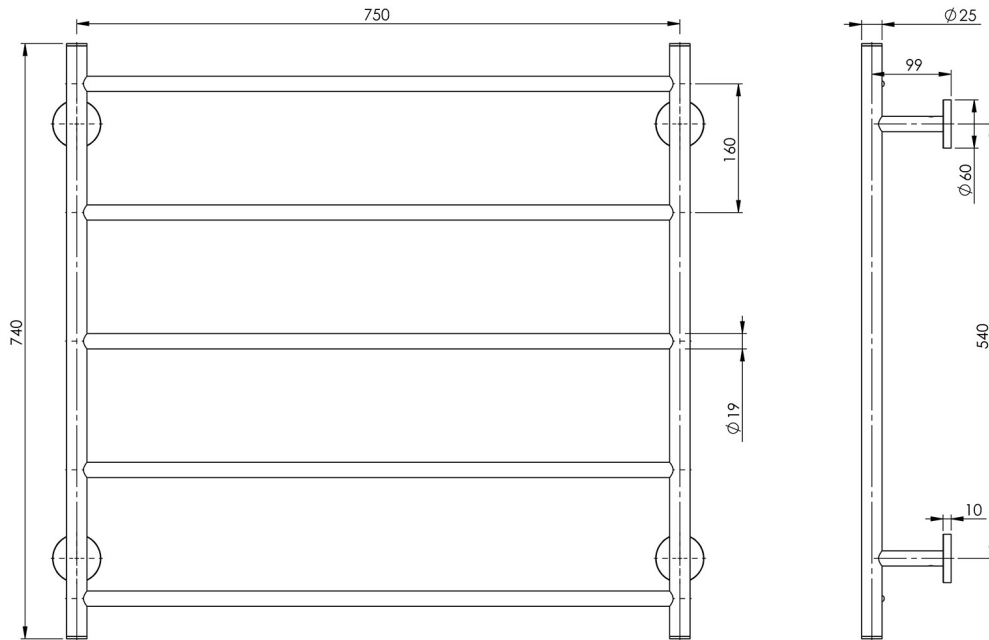

RADII

RADII TOWEL LADDER 750 X 740MM ROUND PLATE

SPECIFICATIONS

AVAILABLE IN

RA871 CHR
Chrome

INFORMATION

MAINTENANCE AND CARE:

- All surfaces should be cleaned with mild liquid detergent or soap and water.
- Do not use cream cleaners or citrus based cleaning products, as they are abrasive.
- Use of unsuitable cleaning agents may damage the surface.
- Any damage caused in this way will not be covered by warranty.

Please visit <https://www.phoenixtapware.com.au/warranty> to view the full warranty

While we aim to ensure the specifications shown are correct at time of printing, Phoenix Tapware reserves the right to make modifications without prior notice. Always use the physical product measurements for mark-ups and roughing-in as the line drawing shown may differ from the actual product over time. All measurements are shown in millimetres. Colours may vary from image shown.