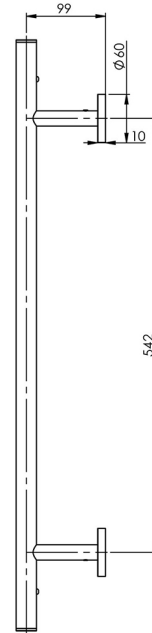

RADII

RADII TOWEL LADDER 550 X 740MM ROUND PLATE

SPECIFICATIONS

AVAILABLE IN

RA870 CHR
Chrome

RA870 BN
Brushed Nickel

RA870 MB
Matte Black

INFORMATION

Please visit <https://www.phoenixtapware.com.au/warranty> to view the full warranty

While we aim to ensure the specifications shown are correct at time of printing, Phoenix Tapware reserves the right to make modifications without prior notice. Always use the physical product measurements for mark-ups and roughing-in as the line drawing shown may differ from the actual product over time. All measurements are shown in millimetres. Colours may vary from image shown.