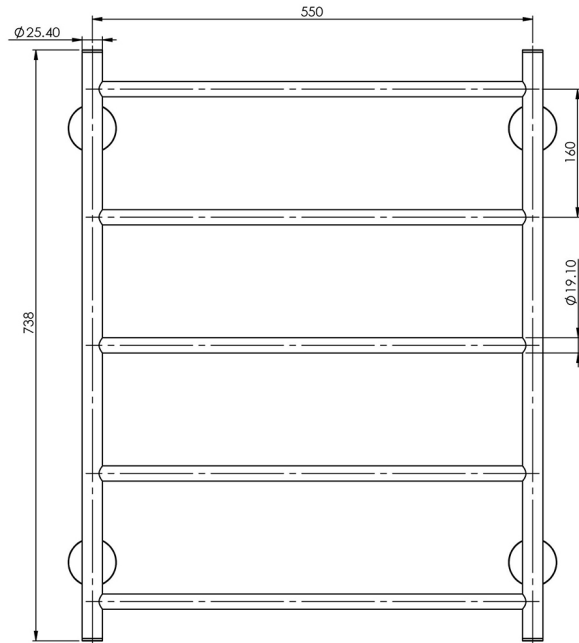

RADII

RADII TOWEL LADDER 550 X 740MM ROUND PLATE

SPECIFICATIONS

AVAILABLE IN

RA870 CHR
Chrome

RA870 BN
Brushed Nickel

RA870 MB
Matte Black

INFORMATION

Please visit <https://www.phoenixtapware.com.au/warranty> to view the full warranty

While we aim to ensure the specifications shown are correct at time of printing, Phoenix Tapware reserves the right to make modifications without prior notice. Always use the physical product measurements for mark-ups and roughing-in as the line drawing shown may differ from the actual product over time. All measurements are shown in millimetres. Colours may vary from image shown.