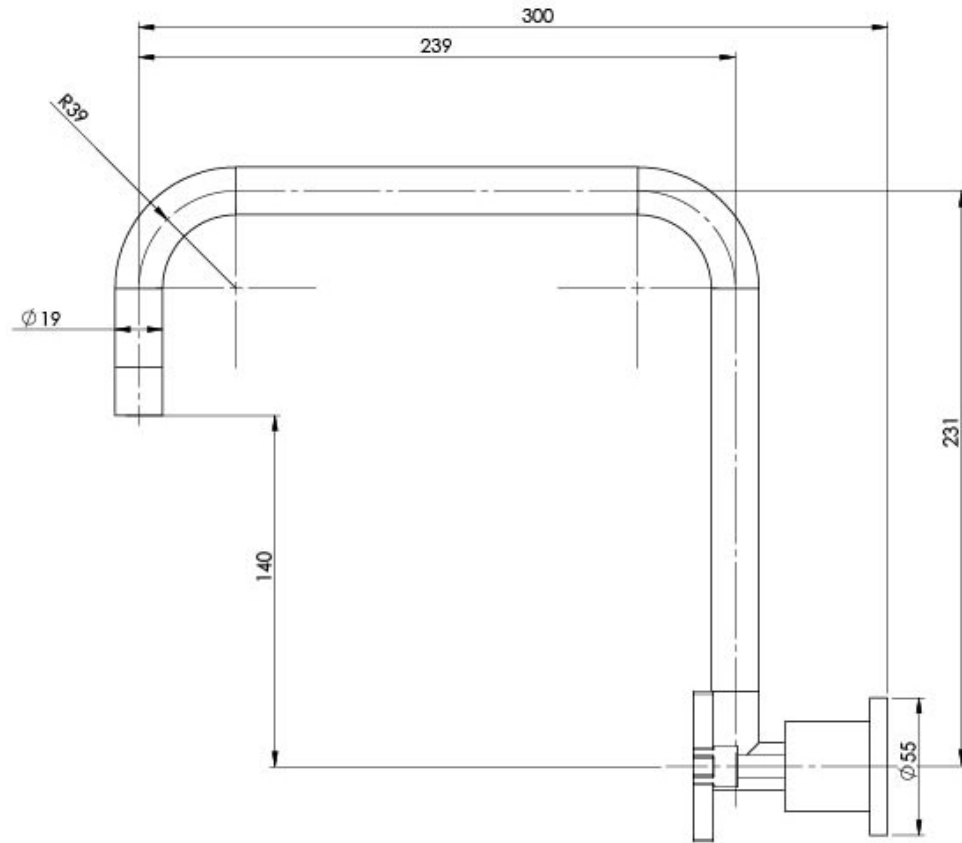

RADII

RADII WALL SINK SET 300MM

SPECIFICATIONS

AVAILABLE IN

RA810 CHR
Chrome

INFORMATION

Temperature Rating
1 - 75°C

Pressure Rating
150 - 500kPa

Please visit <https://www.phoenixtapware.com.au/warranty> to view the full warranty

While we aim to ensure the specifications shown are correct at time of printing, Phoenix Tapware reserves the right to make modifications without prior notice. Always use the physical product measurements for mark-ups and roughing-in as the line drawing shown may differ from the actual product over time. All measurements are shown in millimetres. Colours may vary from image shown.