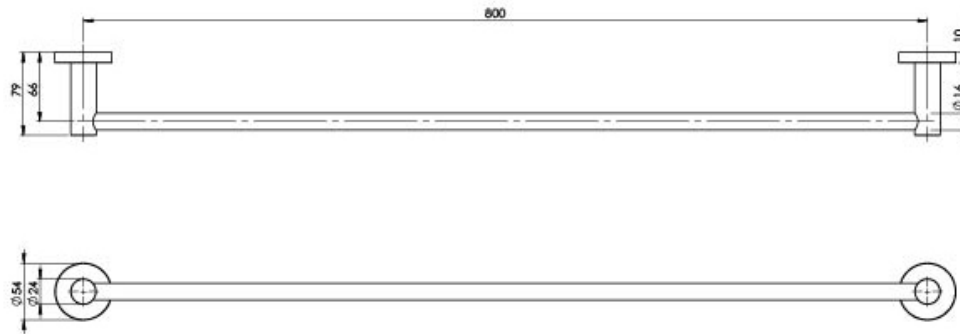

RADII

RADII SINGLE TOWEL RAIL 800MM ROUND PLATE

SPECIFICATIONS

AVAILABLE IN

RA803 CHR
Chrome

RA803 BN
Brushed Nickel

RA803 GM
Gun Metal

RA803 MB
Matte Black