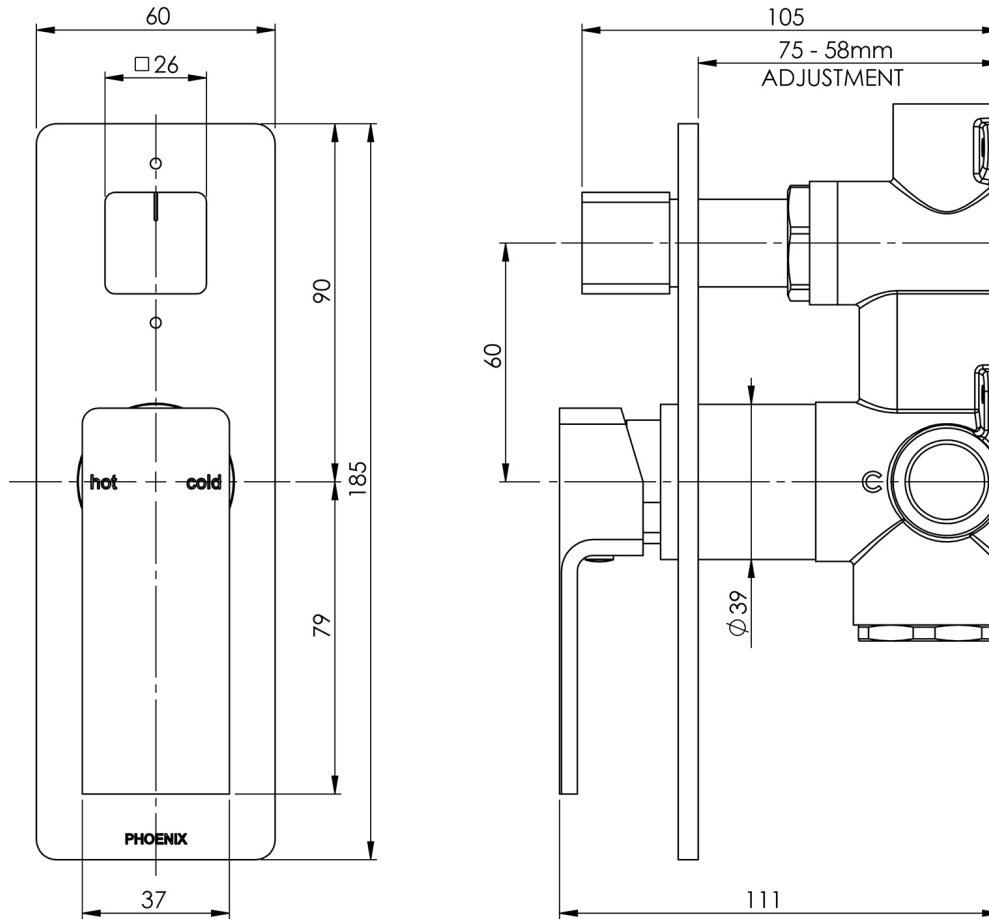

RADII

RADII SHOWER / BATH DIVERTER MIXER

SPECIFICATIONS

AVAILABLE IN

RA791CHR
Chrome

INFORMATION

Temperature Rating
1 - 75°C

Pressure Rating
150 - 500kPa

Please visit <https://www.phoenixtapware.com.au/warranty> to view the full warranty

While we aim to ensure the specifications shown are correct at time of printing, Phoenix Tapware reserves the right to make modifications without prior notice. Always use the physical product measurements for mark-ups and roughing-in as the line drawing shown may differ from the actual product over time. All measurements are shown in millimetres. Colours may vary from image shown.