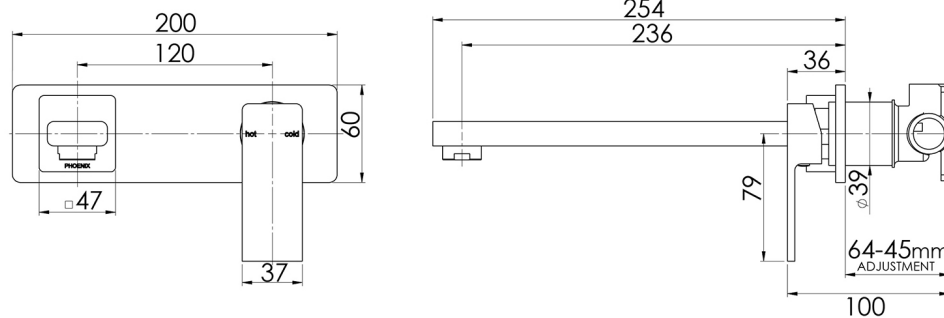

RADII

RADII WALL BATH MIXER SET 230MM

SPECIFICATIONS

AVAILABLE IN

RA784 CHR
Chrome

INFORMATION

Temperature Rating
1 - 75°C

Pressure Rating
150 - 500kPa

Please visit <https://www.phoenixtapware.com.au/warranty> to view the full warranty

While we aim to ensure the specifications shown are correct at time of printing, Phoenix Tapware reserves the right to make modifications without prior notice. Always use the physical product measurements for mark-ups and roughing-in as the line drawing shown may differ from the actual product over time. All measurements are shown in millimetres. Colours may vary from image shown.