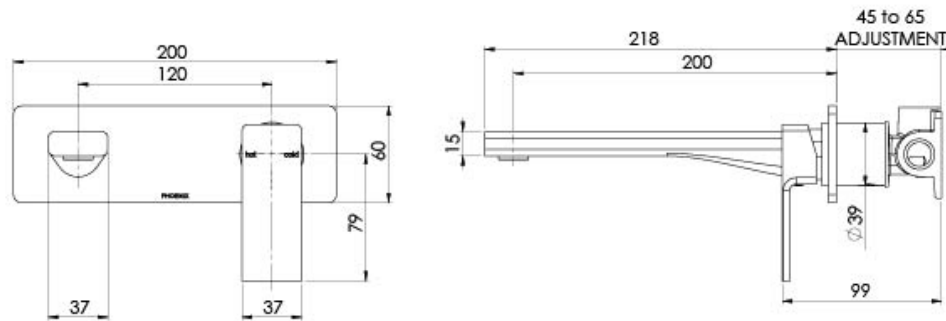

RADII

RADII WALL BATH MIXER SET 200MM

SPECIFICATIONS

AVAILABLE IN

RA783 CHR
Chrome

INFORMATION

Temperature Rating
1 - 75°C

Pressure Rating
150 - 500kPa

Please visit <https://www.phoenixtapware.com.au/warranty> to view the full warranty

While we aim to ensure the specifications shown are correct at time of printing, Phoenix Tapware reserves the right to make modifications without prior notice. Always use the physical product measurements for mark-ups and roughing-in as the line drawing shown may differ from the actual product over time. All measurements are shown in millimetres. Colours may vary from image shown.