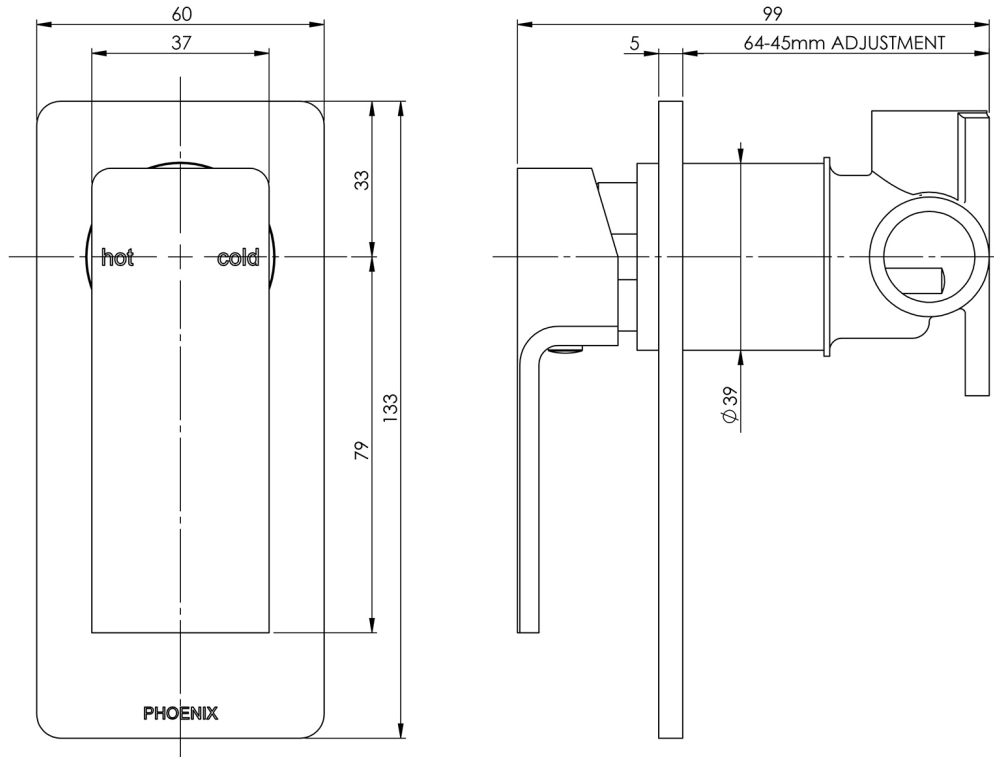

RADII

RADII SHOWER / WALL MIXER

SPECIFICATIONS

AVAILABLE IN

RA780 CHR
Chrome

INFORMATION

Temperature Rating
1 - 75°C

Pressure Rating
150 - 500kPa

Please visit <https://www.phoenixtapware.com.au/warranty> to view the full warranty

While we aim to ensure the specifications shown are correct at time of printing, Phoenix Tapware reserves the right to make modifications without prior notice. Always use the physical product measurements for mark-ups and roughing-in as the line drawing shown may differ from the actual product over time. All measurements are shown in millimetres. Colours may vary from image shown.