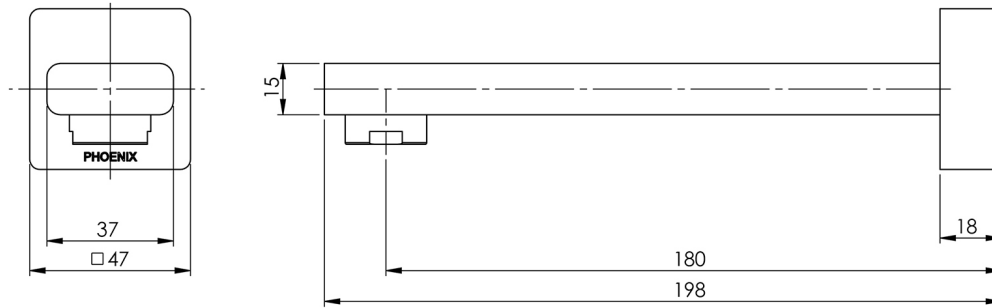

RADII

RADII WALL BATH OUTLET 180MM

SPECIFICATIONS

AVAILABLE IN

RA776 CHR
Chrome

INFORMATION

Temperature Rating
1 - 75°C

Pressure Rating
150 - 500kPa

Please visit <https://www.phoenixtapware.com.au/warranty> to view the full warranty

While we aim to ensure the specifications shown are correct at time of printing, Phoenix Tapware reserves the right to make modifications without prior notice. Always use the physical product measurements for mark-ups and roughing-in as the line drawing shown may differ from the actual product over time. All measurements are shown in millimetres. Colours may vary from image shown.