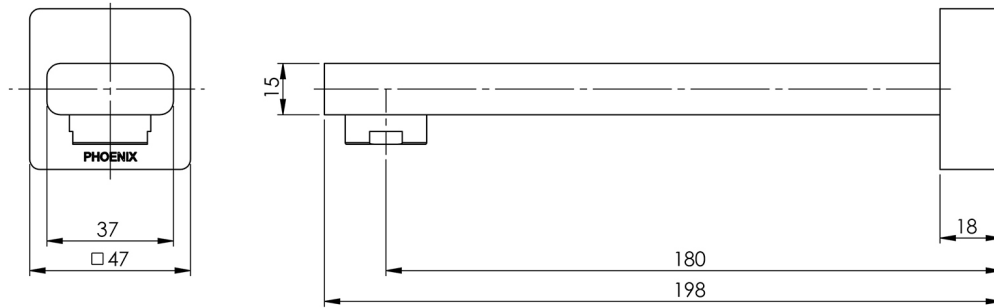

RADII

RADII WALL BASIN OUTLET 180MM

SPECIFICATIONS

AVAILABLE IN

RA74 CHR
Chrome

INFORMATION

Temperature Rating
1 - 75°C

Pressure Rating
150 - 500kPa

MAINTENANCE AND CARE:

- All surfaces should be cleaned with mild liquid detergent or soap and water.
- Do not use cream cleaners or citrus based cleaning products, as they are abrasive.
- Use of unsuitable cleaning agents may damage the surface.
- Any damage caused in this way will not be covered by warranty.

Please visit <https://www.phoenixtapware.com.au/warranty> to view the full warranty

While we aim to ensure the specifications shown are correct at time of printing, Phoenix Tapware reserves the right to make modifications without prior notice. Always use the physical product measurements for mark-ups and roughing-in as the line drawing shown may differ from the actual product over time. All measurements are shown in millimetres. Colours may vary from image shown.

Ph: +61 3 9780 4200
31/08/2022
phoenixtapware.com.au