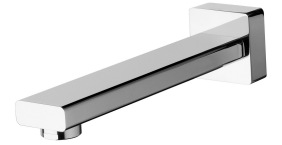

RADII

RADII WALL BASIN OUTLET 180MM

SPECIFICATIONS

AVAILABLE IN

RA74 CHR
Chrome

INFORMATION

Temperature Rating
1 - 75°C

Pressure Rating
150 - 500kPa