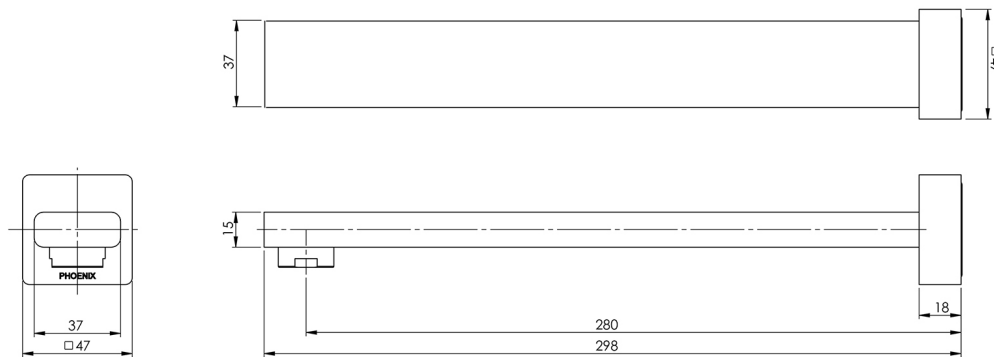

RADII

RADII WALL BATH OUTLET 280MM

SPECIFICATIONS

AVAILABLE IN

RA772 CHR
Chrome

INFORMATION

Temperature Rating
1 - 75°C

Pressure Rating
150 - 500kPa

MAINTENANCE AND CARE:

- All surfaces should be cleaned with mild liquid detergent or soap and water.
- Do not use cream cleaners or citrus based cleaning products, as they are abrasive.
- Use of unsuitable cleaning agents may damage the surface.
- Any damage caused in this way will not be covered by warranty.

Please visit <https://www.phoenixtapware.com.au/warranty> to view the full warranty

While we aim to ensure the specifications shown are correct at time of printing, Phoenix Tapware reserves the right to make modifications without prior notice. Always use the physical product measurements for mark-ups and roughing-in as the line drawing shown may differ from the actual product over time. All measurements are shown in millimetres. Colours may vary from image shown.

Ph: +61 3 9780 4200
31/08/2022
phoenixtapware.com.au