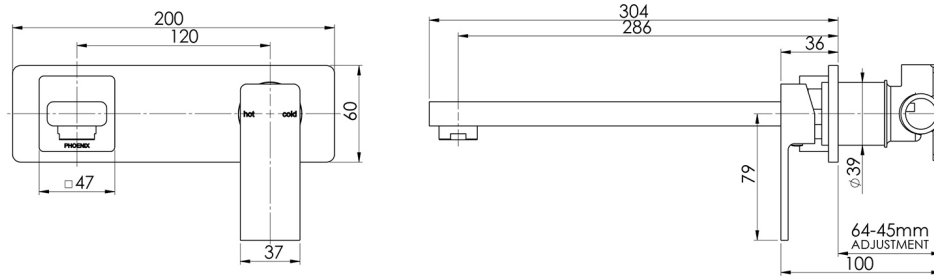

RADII

RADII WALL BATH MIXER SET 280MM

SPECIFICATIONS

AVAILABLE IN

RA764 CHR
Chrome

INFORMATION

Temperature Rating
1 - 75°C

Pressure Rating
150 - 500kPa

Please visit <https://www.phoenixtapware.com.au/warranty> to view the full warranty

While we aim to ensure the specifications shown are correct at time of printing, Phoenix Tapware reserves the right to make modifications without prior notice. Always use the physical product measurements for mark-ups and roughing-in as the line drawing shown may differ from the actual product over time. All measurements are shown in millimetres. Colours may vary from image shown.