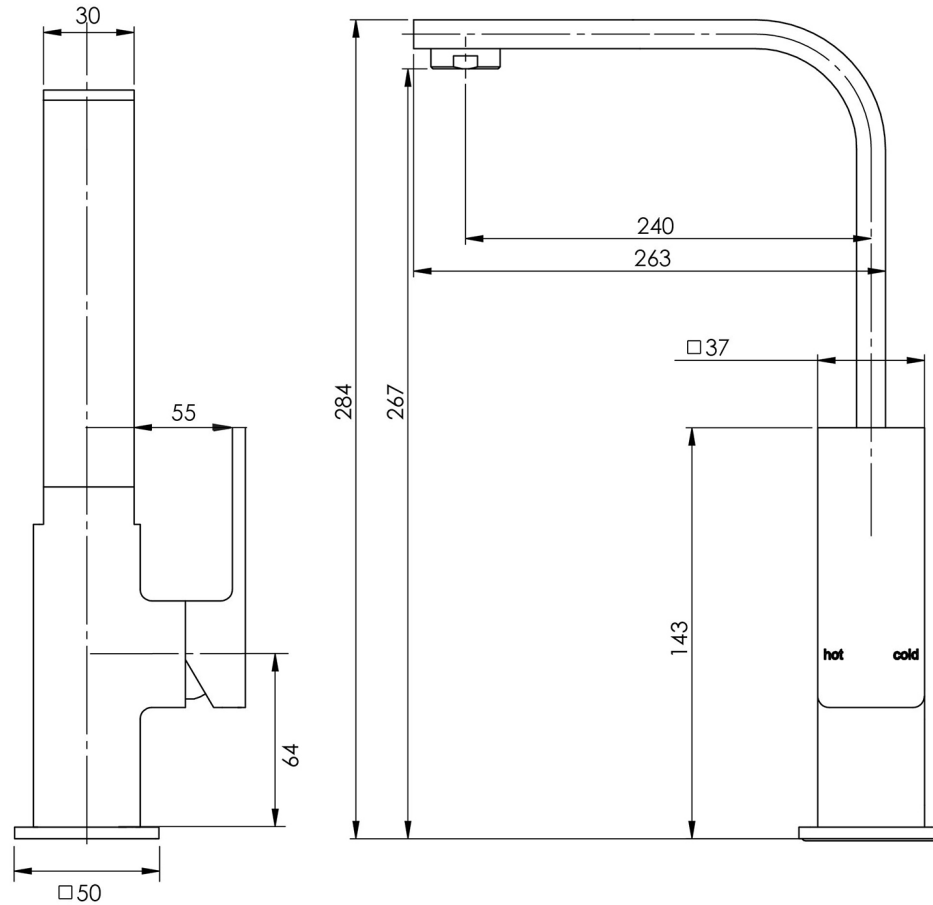

RADII

RADII SINK MIXER 240MM

SPECIFICATIONS

AVAILABLE IN

RA730 CHR
Chrome

INFORMATION

Temperature Rating
1 - 75°C

Pressure Rating
150 - 500kPa

Please visit <https://www.phoenixtapware.com.au/warranty> to view the full warranty

While we aim to ensure the specifications shown are correct at time of printing, Phoenix Tapware reserves the right to make modifications without prior notice. Always use the physical product measurements for mark-ups and roughing-in as the line drawing shown may differ from the actual product over time. All measurements are shown in millimetres. Colours may vary from image shown.