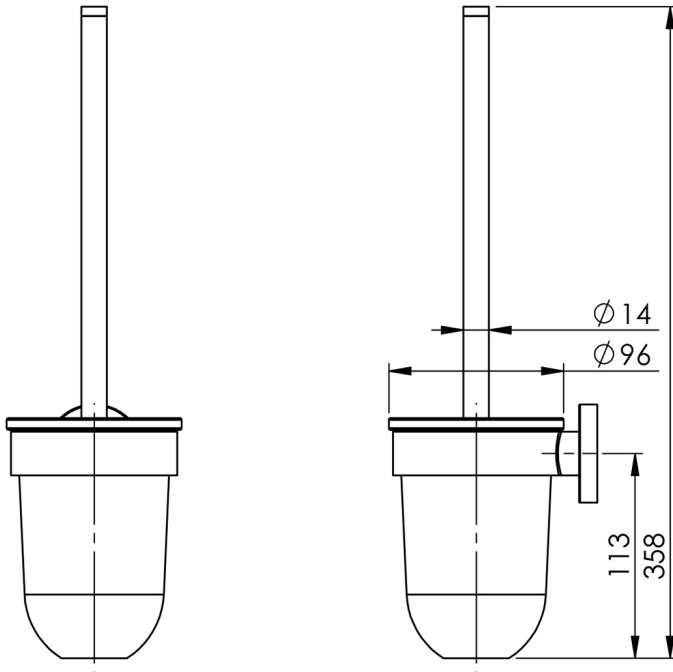

RADII

RADII TOILET BRUSH & HOLDER ROUND

SPECIFICATIONS

AVAILABLE IN

RA50800C
Chrome

INFORMATION

MAINTENANCE AND CARE:

- All surfaces should be cleaned with mild liquid detergent or soap and water.
- Do not use cream cleaners or citrus based cleaning products, as they are abrasive.
- Use of unsuitable cleaning agents may damage the surface.
- Any damage caused in this way will not be covered by warranty.

Please visit <https://www.phoenixtapware.com.au/warranty> to view the full warranty

While we aim to ensure the specifications shown are correct at time of printing, Phoenix Tapware reserves the right to make modifications without prior notice. Always use the physical product measurements for mark-ups and roughing-in as the line drawing shown may differ from the actual product over time. All measurements are shown in millimetres. Colours may vary from image shown.