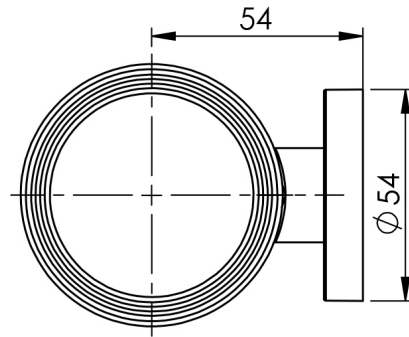

RADII

RADII TUMBLER & HOLDER ROUND

SPECIFICATIONS

AVAILABLE IN

RA50700C
Chrome

INFORMATION

MAINTENANCE AND CARE:

- All surfaces should be cleaned with mild liquid detergent or soap and water.
- Do not use cream cleaners or citrus based cleaning products, as they are abrasive.
- Use of unsuitable cleaning agents may damage the surface.
- Any damage caused in this way will not be covered by warranty.

Please visit <https://www.phoenixtapware.com.au/warranty> to view the full warranty

While we aim to ensure the specifications shown are correct at time of printing, Phoenix Tapware reserves the right to make modifications without prior notice. Always use the physical product measurements for mark-ups and roughing-in as the line drawing shown may differ from the actual product over time. All measurements are shown in millimetres. Colours may vary from image shown.

Ph: +61 3 9780 4200
31/08/2022
phoenixtapware.com.au