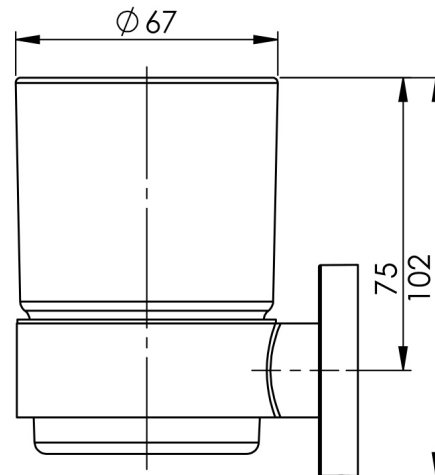

RADII

RADII TUMBLER & HOLDER ROUND

SPECIFICATIONS

AVAILABLE IN

RA50700C
Chrome

INFORMATION

MAINTENANCE AND CARE:

- All surfaces should be cleaned with mild liquid detergent or soap and water.
- Do not use cream cleaners or citrus based cleaning products, as they are abrasive.
- Use of unsuitable cleaning agents may damage the surface.
- Any damage caused in this way will not be covered by warranty.

Please visit <https://www.phoenixtapware.com.au/warranty> to view the full warranty

While we aim to ensure the specifications shown are correct at time of printing, Phoenix Tapware reserves the right to make modifications without prior notice. Always use the physical product measurements for mark-ups and roughing-in as the line drawing shown may differ from the actual product over time. All measurements are shown in millimetres. Colours may vary from image shown.

Ph: +61 3 9780 4200
31/08/2022
phoenixtapware.com.au