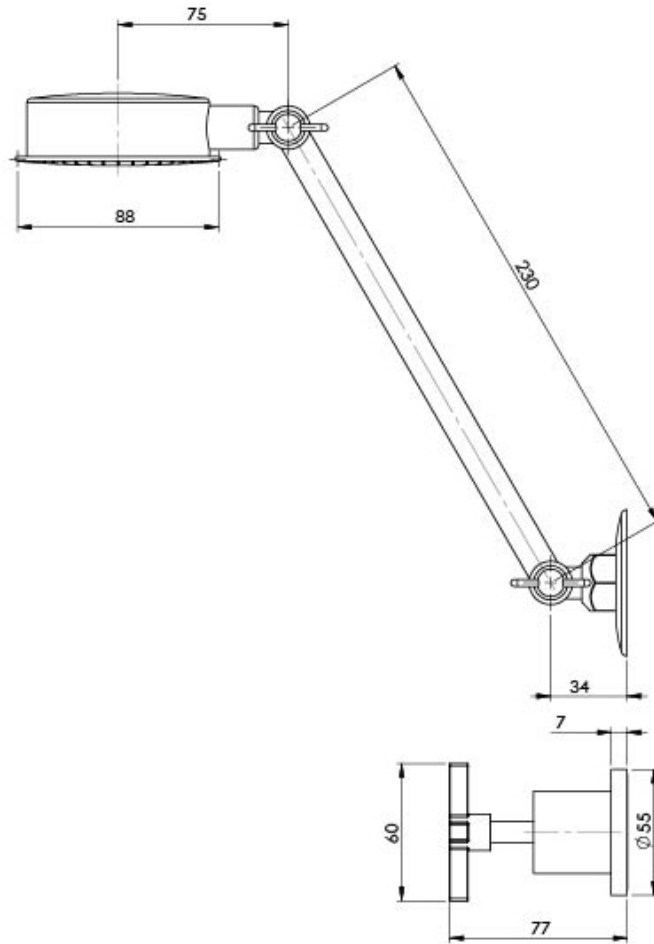

RADII

RADII SHOWER SET