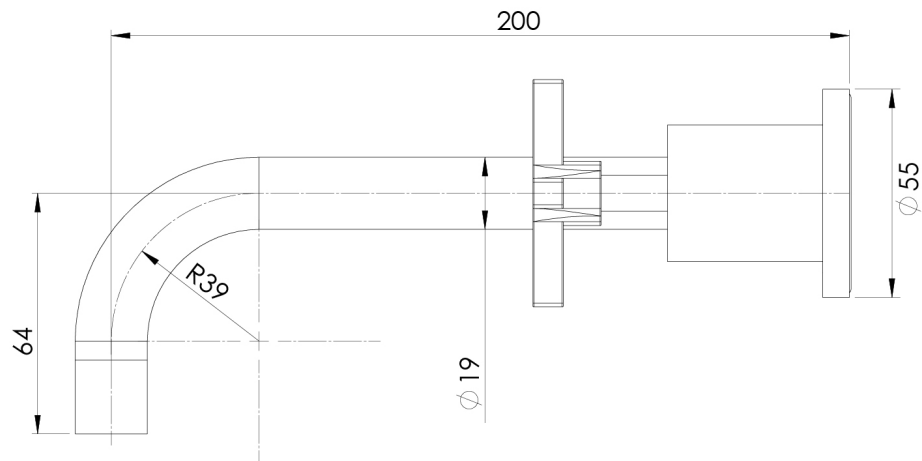

RADII

RADII BATH SET 200MM

SPECIFICATIONS

AVAILABLE IN

RA200 CHR
Chrome

INFORMATION

Temperature Rating
1 - 75°C

Pressure Rating
150 - 500kPa