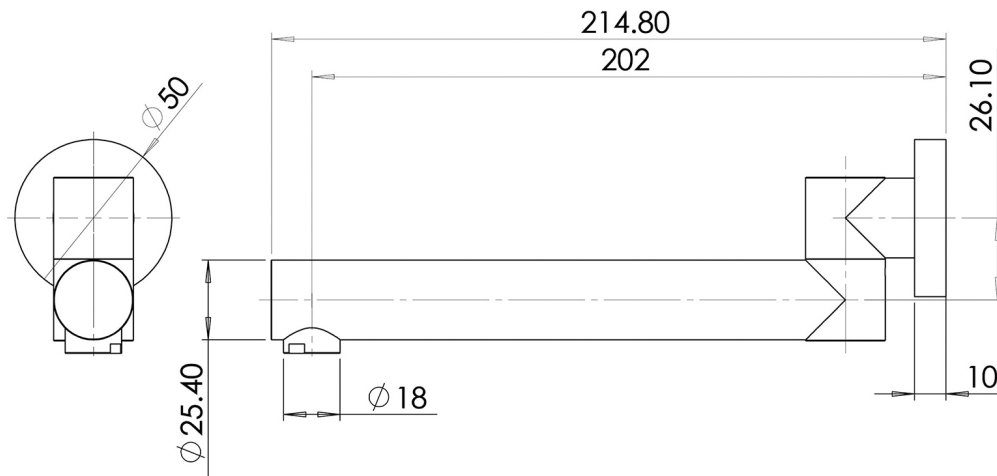

DESIGNER OUTLETS

SWIVEL BATH OUTLET ROUND 200MM

SPECIFICATIONS

AVAILABLE IN

OUT010 CHR
Chrome

INFORMATION

Temperature Rating
1 - 75°C

Pressure Rating
150 - 500kPa

Please visit <https://www.phoenixtapware.com.au/warranty> to view the full warranty

While we aim to ensure the specifications shown are correct at time of printing, Phoenix Tapware reserves the right to make modifications without prior notice. Always use the physical product measurements for mark-ups and roughing-in as the line drawing shown may differ from the actual product over time. All measurements are shown in millimetres. Colours may vary from image shown.