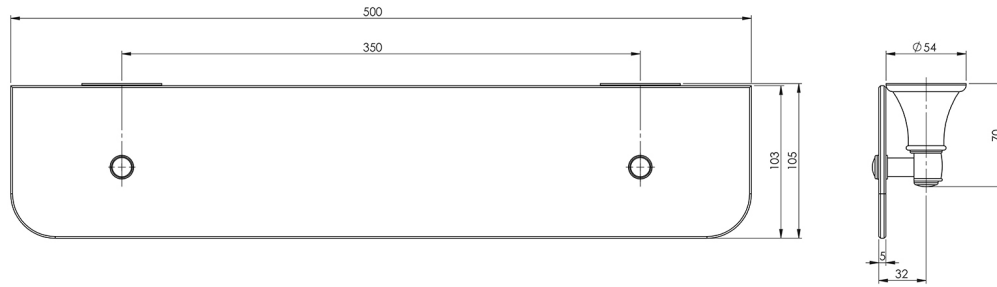

NOSTALGIA

NOSTALGIA GLASS SHELF

SPECIFICATIONS

AVAILABLE IN

NS896 CHR
Chrome

NS896-40
Brushed Nickel

NS896-33
Antique Black

INFORMATION