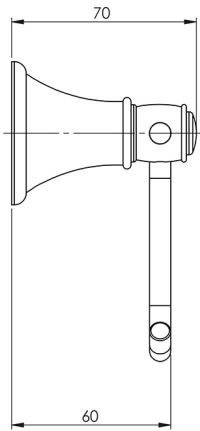

NOSTALGIA

NOSTALGIA HAND TOWEL HOLDER

SPECIFICATIONS

AVAILABLE IN

NS893 CHR
Chrome

NS893-40
Brushed Nickel

NS893-33
Antique Black