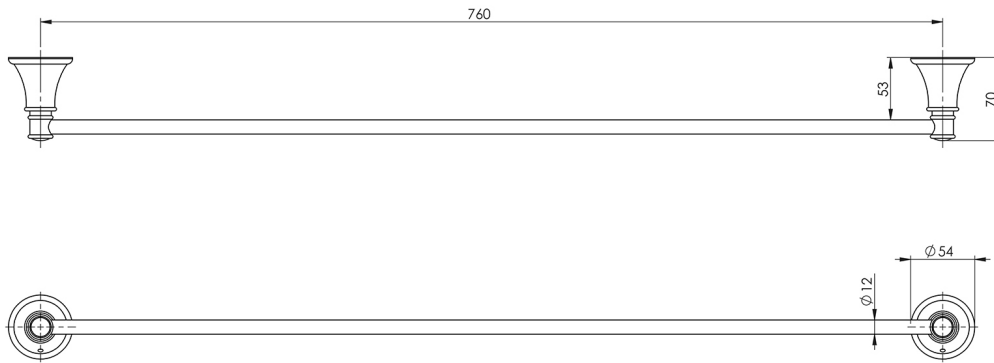

NOSTALGIA

NOSTALGIA SINGLE TOWEL RAIL 760MM

SPECIFICATIONS

AVAILABLE IN

NS802 CHR
Chrome

NS802-40
Brushed Nickel

NS802-33
Antique Black

INFORMATION