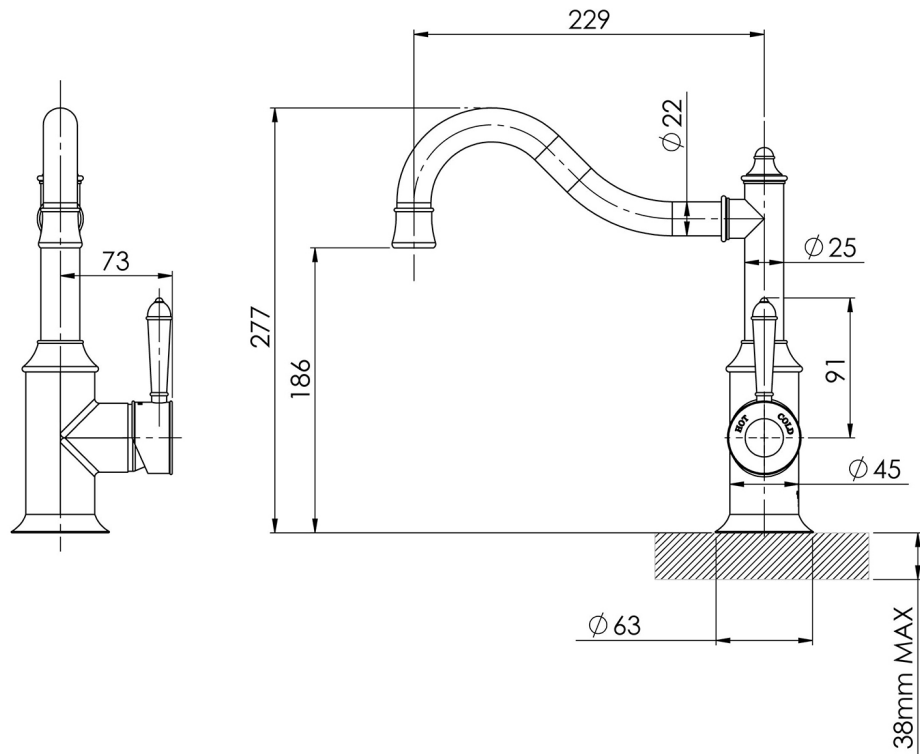

NOSTALGIA

NOSTALGIA SINK MIXER 220MM SHEPHERDS CROOK

SPECIFICATIONS

AVAILABLE IN

NS738 CHR
Chrome

NS738-62
Chrome / Natural White

NS738-40
Brushed Nickel

NS738-33
Antique Black

Please visit <https://www.phoenixtapware.com.au/warranty> to view the full warranty

While we aim to ensure the specifications shown are correct at time of printing, Phoenix Tapware reserves the right to make modifications without prior notice. Always use the physical product measurements for mark-ups and roughing-in as the line drawing shown may differ from the actual product over time. All measurements are shown in millimetres. Colours may vary from image shown.