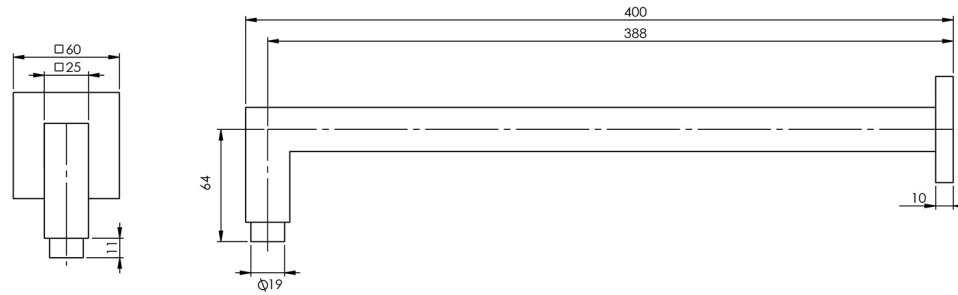

LEXI

LEXI SHOWER ARM 400MM SQUARE

SPECIFICATIONS

AVAILABLE IN

LE6000-00
Chrome

LE6000-40
Brushed Nickel

LE6000-30
Gun Metal

LE6000-10
Matte Black

INFORMATION

Temperature Rating
1 - 75°C

Pressure Rating
150 - 500kPa

MAINTENANCE AND CARE:

- All surfaces should be cleaned with mild liquid detergent or soap and water.
- Do not use cream cleaners or citrus based cleaning products, as they are abrasive.
- Use of unsuitable cleaning agents may damage the surface.
- Any damage caused in this way will not be covered by warranty.

Please visit <https://www.phoenixtapware.com.au/warranty> to view the full warranty

While we aim to ensure the specifications shown are correct at time of printing, Phoenix Tapware reserves the right to make modifications without prior notice. Always use the physical product measurements for mark-ups and roughing-in as the line drawing shown may differ from the actual product over time. All measurements are shown in millimetres. Colours may vary from image shown.

Ph: +61 3 9780 4200
16/08/2022
phoenixtapware.com.au