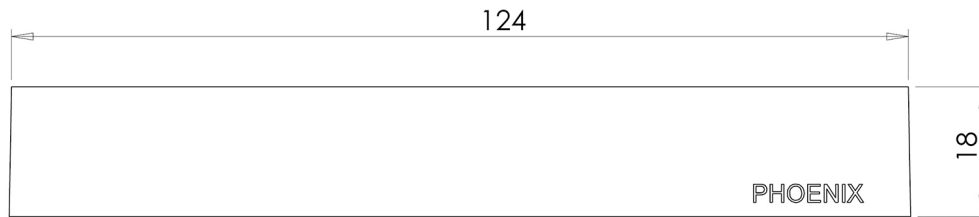

GLOSS

GLOSS SOAP DISH

SPECIFICATIONS

AVAILABLE IN

GS895
Chrome

GS895-40
Brushed Nickel

GS895 MB
Matte Black

GS895-12
Brushed Gold

Please visit <https://www.phoenixtapware.com.au/warranty> to view the full warranty

While we aim to ensure the specifications shown are correct at time of printing, Phoenix Tapware reserves the right to make modifications without prior notice. Always use the physical product measurements for mark-ups and roughing-in as the line drawing shown may differ from the actual product over time. All measurements are shown in millimetres. Colours may vary from image shown.