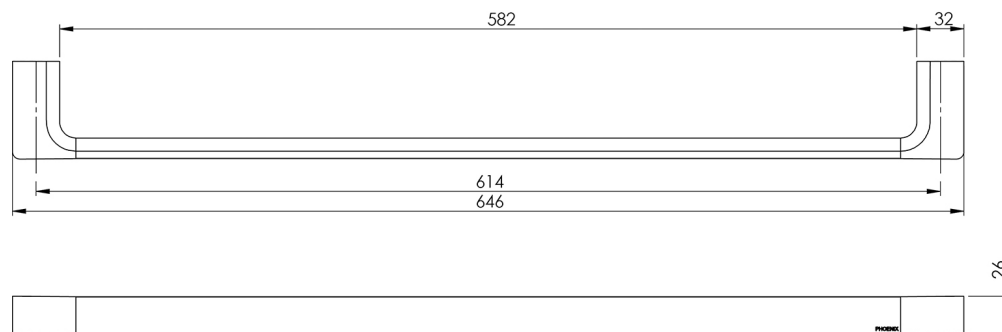

GLOSS

GLOSS SINGLE TOWEL RAIL 600MM

SPECIFICATIONS

AVAILABLE IN

GS804
Chrome

GS804-40
Brushed Nickel

GS804 MB
Matte Black

GS804-12
Brushed Gold

INFORMATION

MAINTENANCE AND CARE:

- All surfaces should be cleaned with mild liquid detergent or soap and water.
- Do not use cream cleaners or citrus based cleaning products, as they are abrasive.
- Use of unsuitable cleaning agents may damage the surface.
- Any damage caused in this way will not be covered by warranty.

Please visit <https://www.phoenixtapware.com.au/warranty> to view the full warranty

While we aim to ensure the specifications shown are correct at time of printing, Phoenix Tapware reserves the right to make modifications without prior notice. Always use the physical product measurements for mark-ups and roughing-in as the line drawing shown may differ from the actual product over time. All measurements are shown in millimetres. Colours may vary from image shown.

Ph: +61 3 9780 4200
16/08/2022
phoenixtapware.com.au