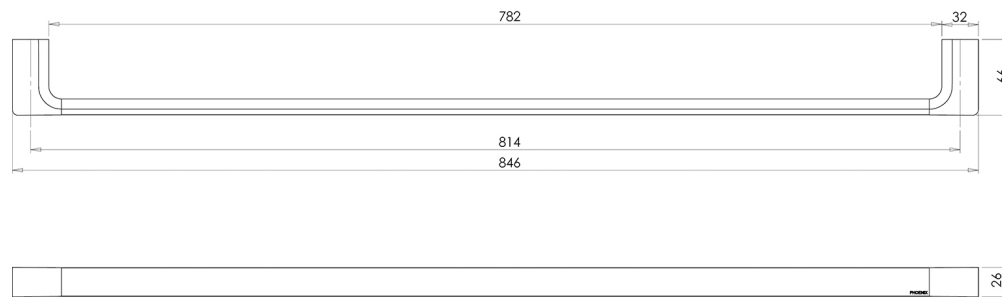

GLOSS

GLOSS SINGLE TOWEL RAIL 800MM

SPECIFICATIONS

AVAILABLE IN

GS802
Chrome

GS802-40
Brushed Nickel

GS802 MB
Matte Black

GS802-12
Brushed Gold

INFORMATION

MAINTENANCE AND CARE:

- All surfaces should be cleaned with mild liquid detergent or soap and water.
- Do not use cream cleaners or citrus based cleaning products, as they are abrasive.
- Use of unsuitable cleaning agents may damage the surface.
- Any damage caused in this way will not be covered by warranty.

Please visit <https://www.phoenixtapware.com.au/warranty> to view the full warranty

While we aim to ensure the specifications shown are correct at time of printing, Phoenix Tapware reserves the right to make modifications without prior notice. Always use the physical product measurements for mark-ups and roughing-in as the line drawing shown may differ from the actual product over time. All measurements are shown in millimetres. Colours may vary from image shown.

Ph: +61 3 9780 4200
16/08/2022
phoenixtapware.com.au