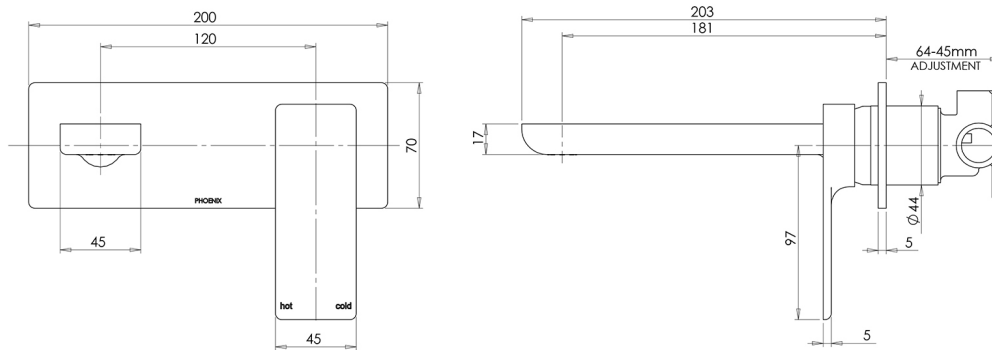

## GLOSS WALL BASIN MIXER SET 180MM

## SPECIFICATIONS

Please visit <https://www.phoenixtapware.com.au/warranty> to view the full warranty

While we aim to ensure the specifications shown are correct at time of printing, Phoenix Tapware reserves the right to make modifications without prior notice. Always use the physical product measurements for mark-ups and roughing-in as the line drawing shown may differ from the actual product over time. All measurements are shown in millimetres. Colours may vary from image shown.