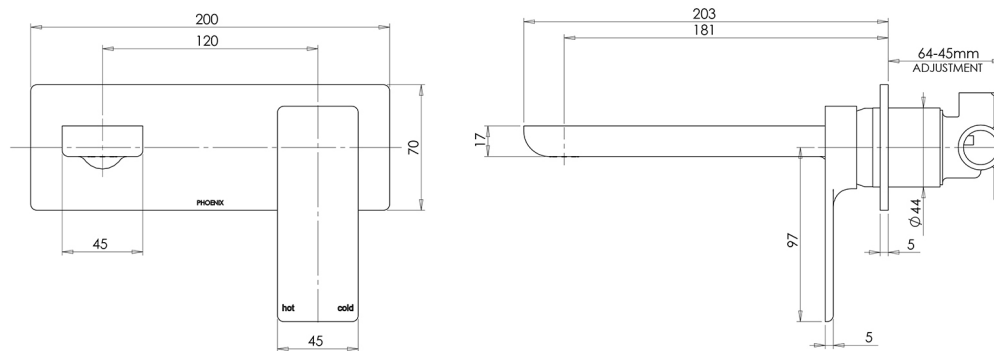

GLOSS

GLOSS WALL BATH MIXER SET 180MM

SPECIFICATIONS

AVAILABLE IN

GS783 CHR
Chrome

INFORMATION

Temperature Rating
1 - 75°C

Pressure Rating
150 - 500kPa

Please visit <https://www.phoenixtapware.com.au/warranty> to view the full warranty

While we aim to ensure the specifications shown are correct at time of printing, Phoenix Tapware reserves the right to make modifications without prior notice. Always use the physical product measurements for mark-ups and roughing-in as the line drawing shown may differ from the actual product over time. All measurements are shown in millimetres. Colours may vary from image shown.