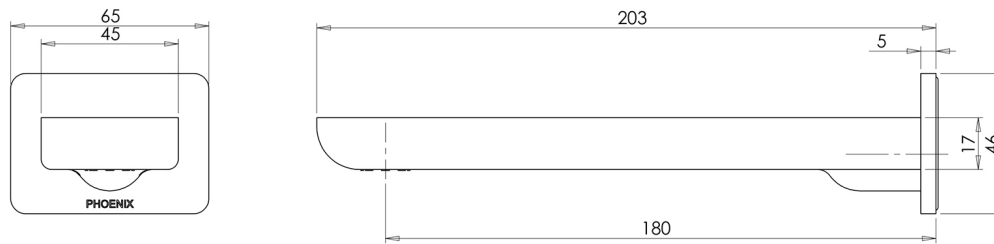

GLOSS

GLOSS WALL BATH OUTLET 180MM

SPECIFICATIONS

AVAILABLE IN

GS776 CHR
Chrome

INFORMATION

Temperature Rating
1 - 75°C

Pressure Rating
150 - 500kPa

Please visit <https://www.phoenixtapware.com.au/warranty> to view the full warranty

While we aim to ensure the specifications shown are correct at time of printing, Phoenix Tapware reserves the right to make modifications without prior notice. Always use the physical product measurements for mark-ups and roughing-in as the line drawing shown may differ from the actual product over time. All measurements are shown in millimetres. Colours may vary from image shown.