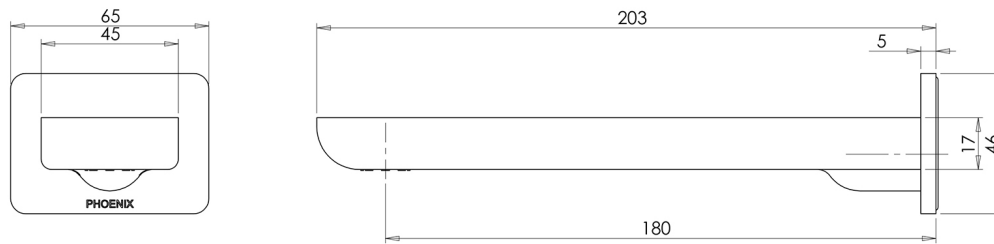

GLOSS

GLOSS WALL BASIN OUTLET 180MM

SPECIFICATIONS

AVAILABLE IN

GS774 CHR
Chrome

INFORMATION

Temperature Rating
1 - 75°C

Pressure Rating
150 - 500kPa

MAINTENANCE AND CARE:

- All surfaces should be cleaned with mild liquid detergent or soap and water.
- Do not use cream cleaners or citrus based cleaning products, as they are abrasive.
- Use of unsuitable cleaning agents may damage the surface.
- Any damage caused in this way will not be covered by warranty.

Please visit <https://www.phoenixtapware.com.au/warranty> to view the full warranty

While we aim to ensure the specifications shown are correct at time of printing, Phoenix Tapware reserves the right to make modifications without prior notice. Always use the physical product measurements for mark-ups and roughing-in as the line drawing shown may differ from the actual product over time. All measurements are shown in millimetres. Colours may vary from image shown.

Ph: +61 3 9780 4200
16/08/2022
phoenixtapware.com.au