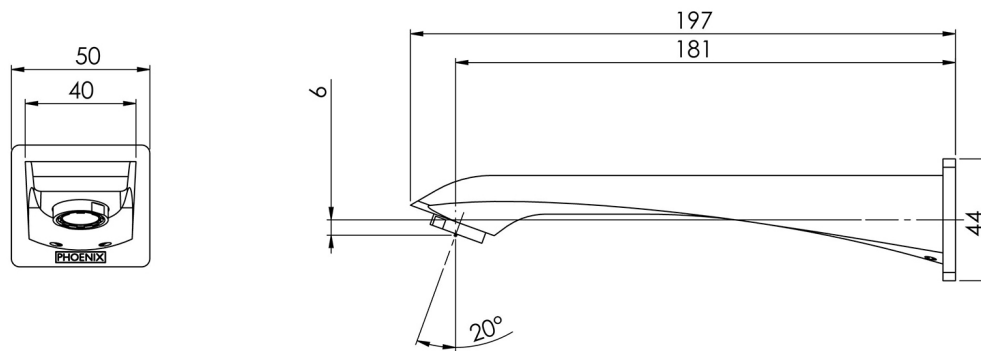

ARGO

ARGO WALL BATH OUTLET 180MM

SPECIFICATIONS

AVAILABLE IN

AG776 CHR
Chrome

INFORMATION

Temperature Rating
1 - 75°C

Pressure Rating
150 - 500kPa

MAINTENANCE AND CARE:

- All surfaces should be cleaned with mild liquid detergent or soap and water.
- Do not use cream cleaners or citrus based cleaning products, as they are abrasive.
- Use of unsuitable cleaning agents may damage the surface.
- Any damage caused in this way will not be covered by warranty.

Please visit <https://www.phoenixtapware.com.au/warranty> to view the full warranty

While we aim to ensure the specifications shown are correct at time of printing, Phoenix Tapware reserves the right to make modifications without prior notice. Always use the physical product measurements for mark-ups and roughing-in as the line drawing shown may differ from the actual product over time. All measurements are shown in millimetres. Colours may vary from image shown.

Ph: +61 3 9780 4200
16/08/2022
phoenixtapware.com.au