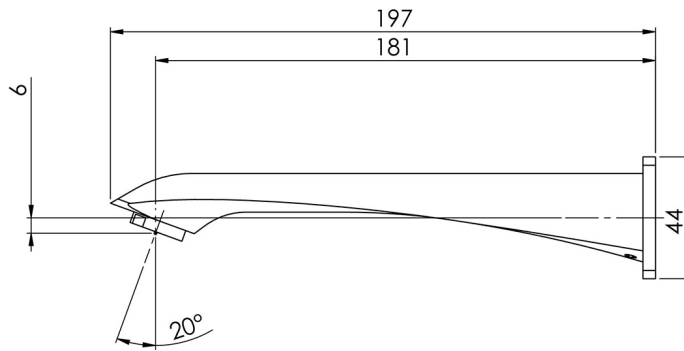

ARGO

ARGO WALL BASIN OUTLET 180MM

SPECIFICATIONS

AVAILABLE IN

AG774 CHR
Chrome

INFORMATION

Temperature Rating
1 - 75°C

Pressure Rating
150 - 500kPa

Please visit <https://www.phoenixtapware.com.au/warranty> to view the full warranty

While we aim to ensure the specifications shown are correct at time of printing, Phoenix Tapware reserves the right to make modifications without prior notice. Always use the physical product measurements for mark-ups and roughing-in as the line drawing shown may differ from the actual product over time. All measurements are shown in millimetres. Colours may vary from image shown.