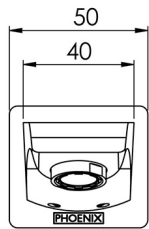

ARGO

ARGO WALL BASIN OUTLET 180MM

SPECIFICATIONS

AVAILABLE IN

AG774 CHR
Chrome

INFORMATION

Temperature Rating
1 - 75°C

Pressure Rating
150 - 500kPa

Please visit <https://www.phoenixtapware.com.au/warranty> to view the full warranty

While we aim to ensure the specifications shown are correct at time of printing, Phoenix Tapware reserves the right to make modifications without prior notice. Always use the physical product measurements for mark-ups and roughing-in as the line drawing shown may differ from the actual product over time. All measurements are shown in millimetres. Colours may vary from image shown.