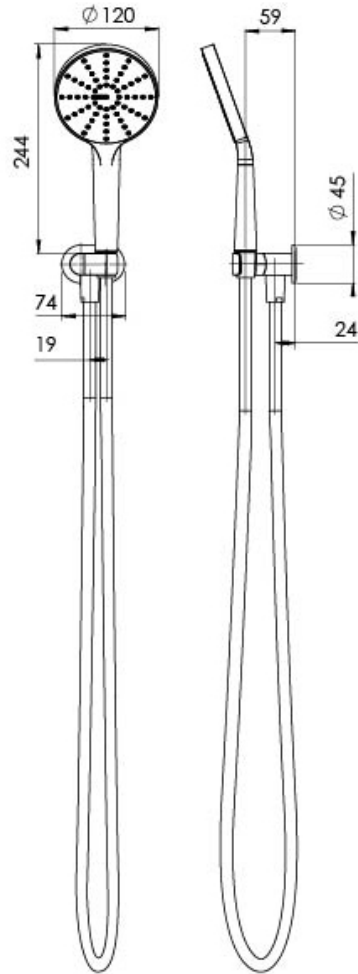

NX VIVE

NX VIVE HAND SHOWER

SPECIFICATIONS

AVAILABLE IN

604-6610-00
Chrome

604-6610-62
Chrome / Natural White

INFORMATION

Temperature Rating
1 - 75°C