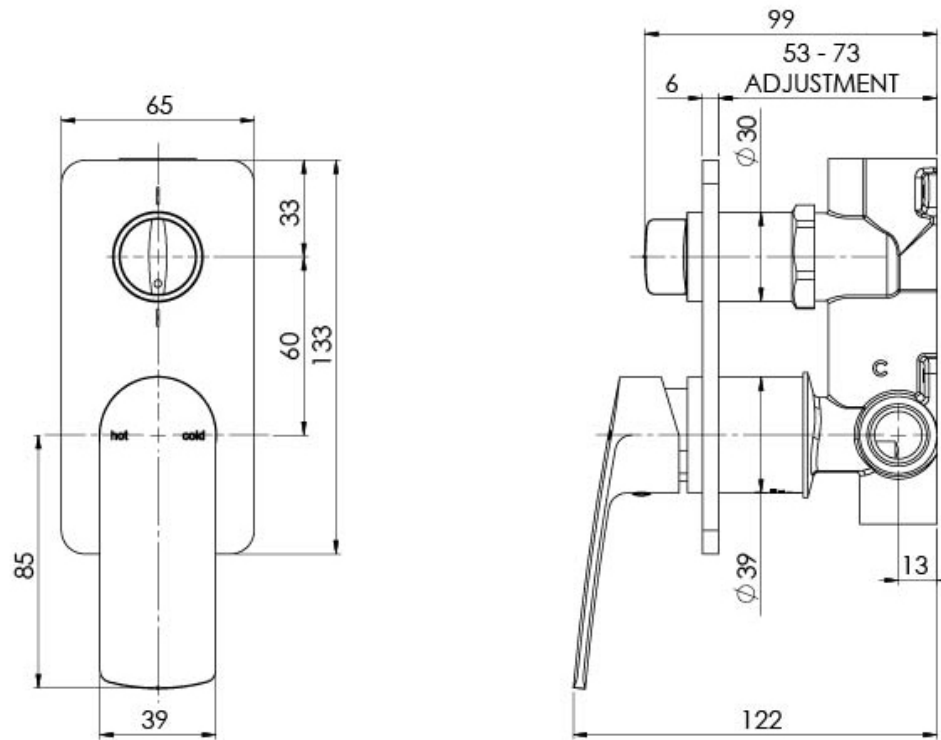

MEKKO

MEKKO SHOWER / BATH DIVERTER MIXER

SPECIFICATIONS

AVAILABLE IN

115-7910-00
Chrome

115-7910-40
Brushed Nickel

115-7910-30
Gun Metal

115-7910-10
Matte Black