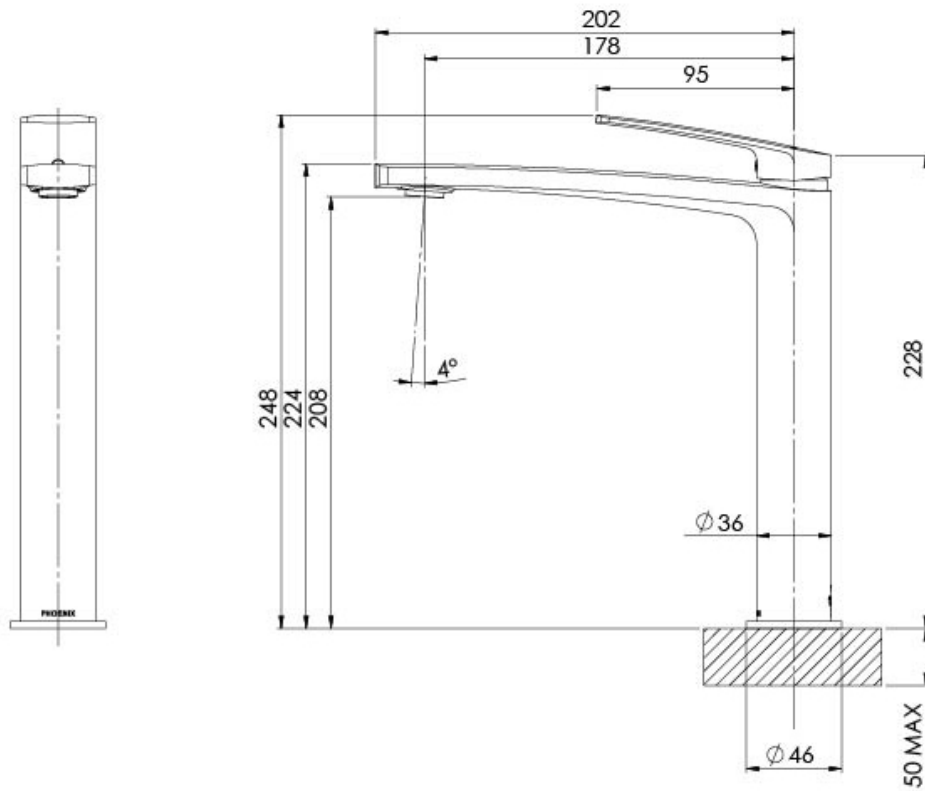

MEKKO

MEKKO VESSEL MIXER

SPECIFICATIONS

AVAILABLE IN

115-7900-00
Chrome

115-7900-40
Brushed Nickel

115-7900-30
Gun Metal

115-7900-10
Matte Black

Please visit <https://www.phoenixtapware.com.au/warranty> to view the full warranty

While we aim to ensure the specifications shown are correct at time of printing, Phoenix Tapware reserves the right to make modifications without prior notice. Always use the physical product measurements for mark-ups and roughing-in as the line drawing shown may differ from the actual product over time. All measurements are shown in millimetres. Colours may vary from image shown.