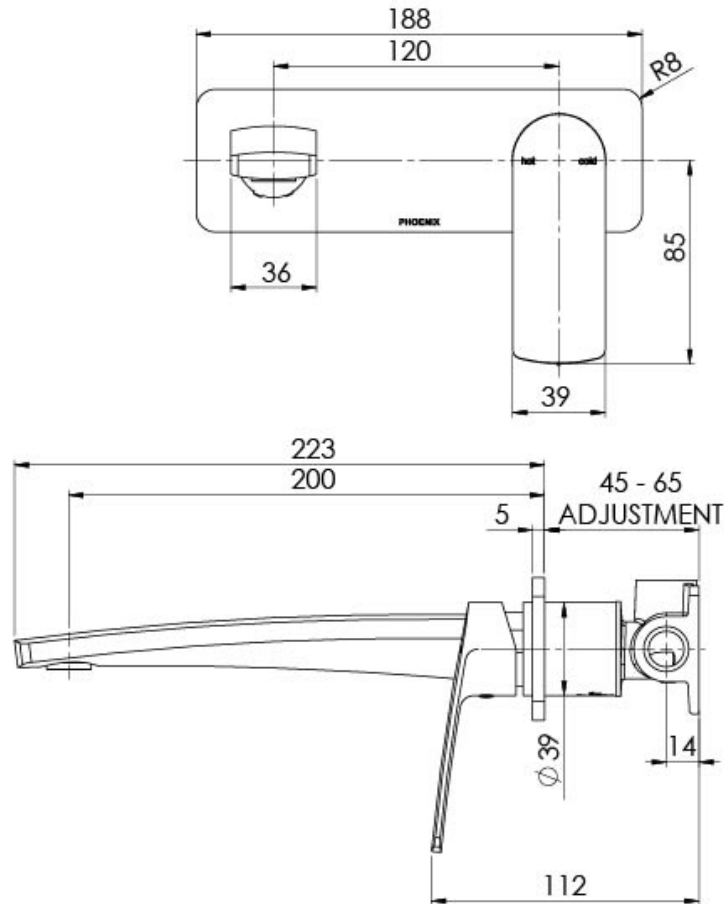

MEKKO

MEKKO WALL BASIN / BATH MIXER SET 200MM

SPECIFICATIONS

AVAILABLE IN

115-7810-00
Chrome

115-7810-40
Brushed Nickel

115-7810-30
Gun Metal

115-7810-10
Matte Black

Please visit <https://www.phoenixtapware.com.au/warranty> to view the full warranty

While we aim to ensure the specifications shown are correct at time of printing, Phoenix Tapware reserves the right to make modifications without prior notice. Always use the physical product measurements for mark-ups and roughing-in as the line drawing shown may differ from the actual product over time. All measurements are shown in millimetres. Colours may vary from image shown.