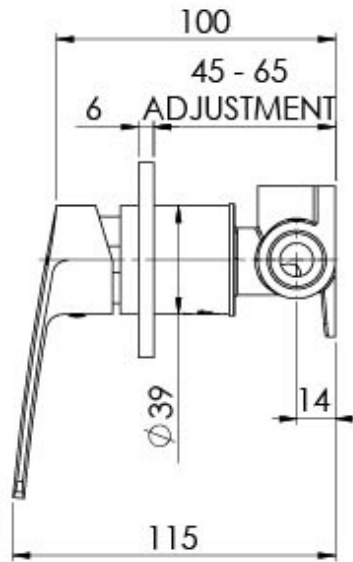

## MEKKO SHOWER / WALL MIXER

## SPECIFICATIONS