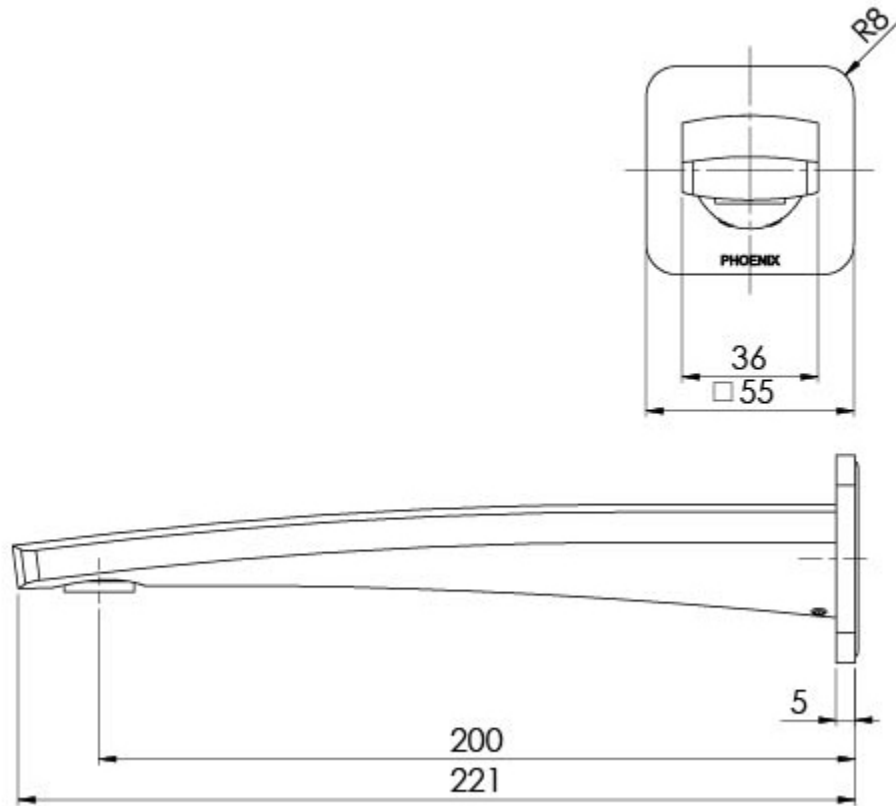

MEKKO

MEKKO WALL BATH OUTLET 200MM

SPECIFICATIONS

AVAILABLE IN

115-7620-00
Chrome

115-7620-40
Brushed Nickel

115-7620-30
Gun Metal

115-7620-10
Matte Black

Please visit <https://www.phoenixtapware.com.au/warranty> to view the full warranty

While we aim to ensure the specifications shown are correct at time of printing, Phoenix Tapware reserves the right to make modifications without prior notice. Always use the physical product measurements for mark-ups and roughing-in as the line drawing shown may differ from the actual product over time. All measurements are shown in millimetres. Colours may vary from image shown.