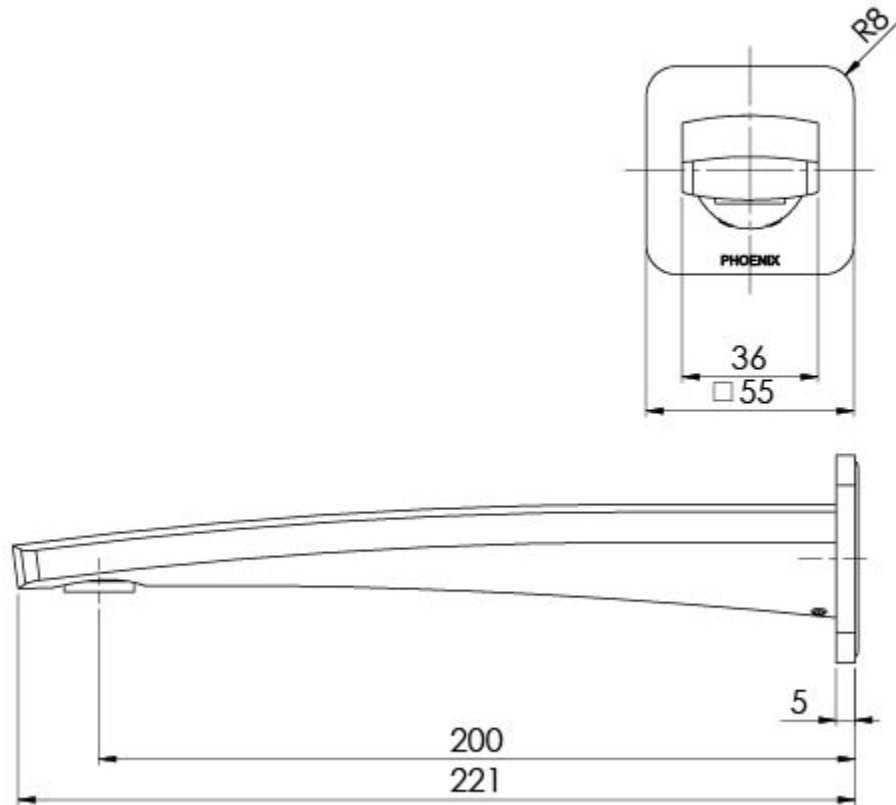

MEKKO

MEKKO WALL BASIN OUTLET 200MM

SPECIFICATIONS

AVAILABLE IN

115-7610-00
Chrome

115-7610-40
Brushed Nickel

115-7610-30
Gun Metal

115-7610-10
Matte Black

Please visit <https://www.phoenixtapware.com.au/warranty> to view the full warranty

While we aim to ensure the specifications shown are correct at time of printing, Phoenix Tapware reserves the right to make modifications without prior notice. Always use the physical product measurements for mark-ups and roughing-in as the line drawing shown may differ from the actual product over time. All measurements are shown in millimetres. Colours may vary from image shown.