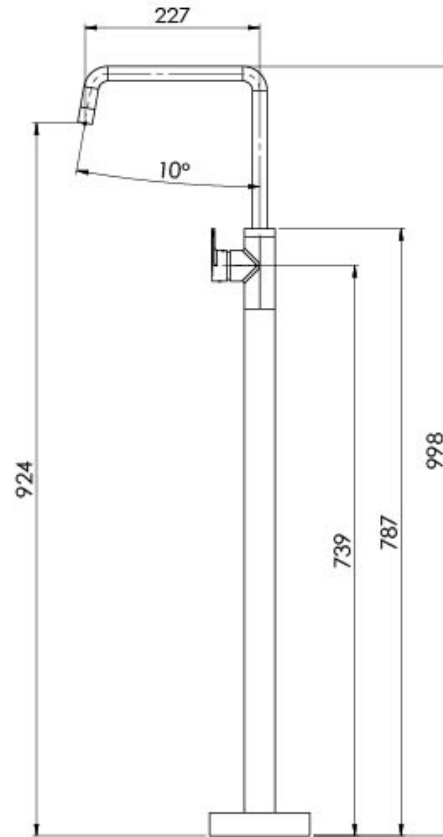

MEKKO

MEKKO FLOOR MOUNTED BATH MIXER

SPECIFICATIONS

AVAILABLE IN

115-7450-00
Chrome

115-7450-40
Brushed Nickel

115-7450-30
Gun Metal

115-7450-10
Matte Black