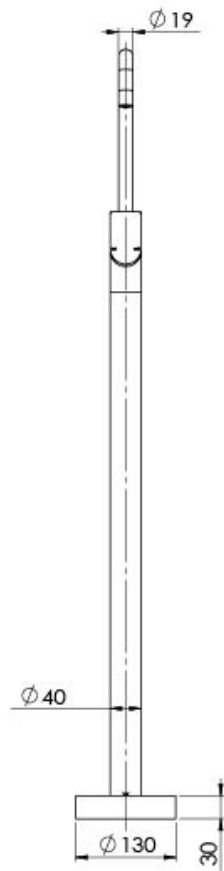

MEKKO

MEKKO FLOOR MOUNTED BATH MIXER

SPECIFICATIONS

AVAILABLE IN

115-7450-00
Chrome

115-7450-40
Brushed Nickel

115-7450-30
Gun Metal

115-7450-10
Matte Black