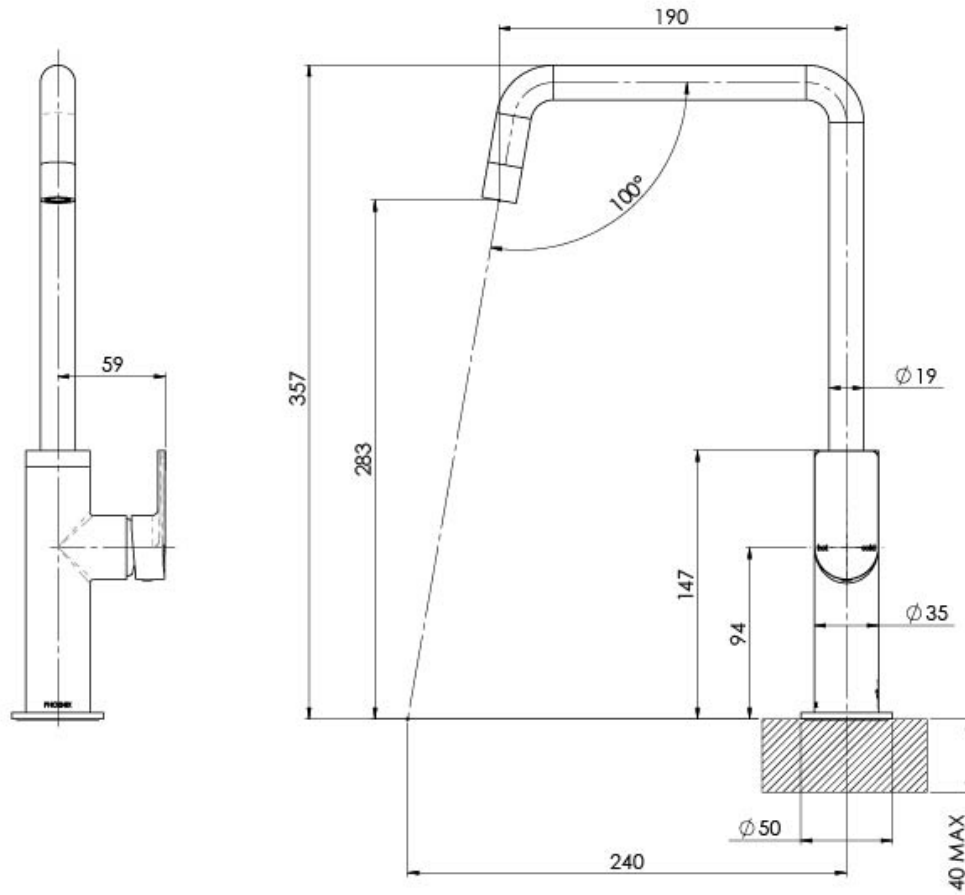

MEKKO

MEKKO SINK MIXER 190MM SQUARELINE

SPECIFICATIONS

AVAILABLE IN

115-7300-00
Chrome

115-7300-40
Brushed Nickel

115-7300-30
Gun Metal

115-7300-10
Matte Black

Please visit <https://www.phoenixtapware.com.au/warranty> to view the full warranty

While we aim to ensure the specifications shown are correct at time of printing, Phoenix Tapware reserves the right to make modifications without prior notice. Always use the physical product measurements for mark-ups and roughing-in as the line drawing shown may differ from the actual product over time. All measurements are shown in millimetres. Colours may vary from image shown.