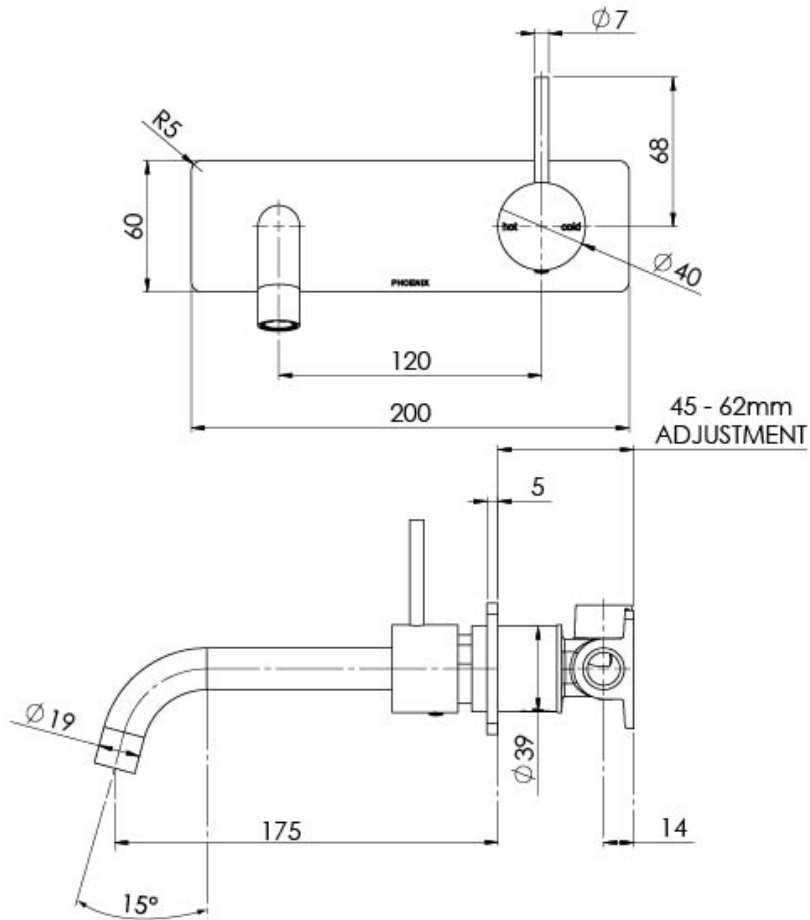

## SPECIFICATIONS

Please visit <https://www.phoenixtapware.com.au/warranty> to view the full warranty

While we aim to ensure the specifications shown are correct at time of printing, Phoenix Tapware reserves the right to make modifications without prior notice. Always use the physical product measurements for mark-ups and roughing-in as the line drawing shown may differ from the actual product over time. All measurements are shown in millimetres. Colours may vary from image shown.