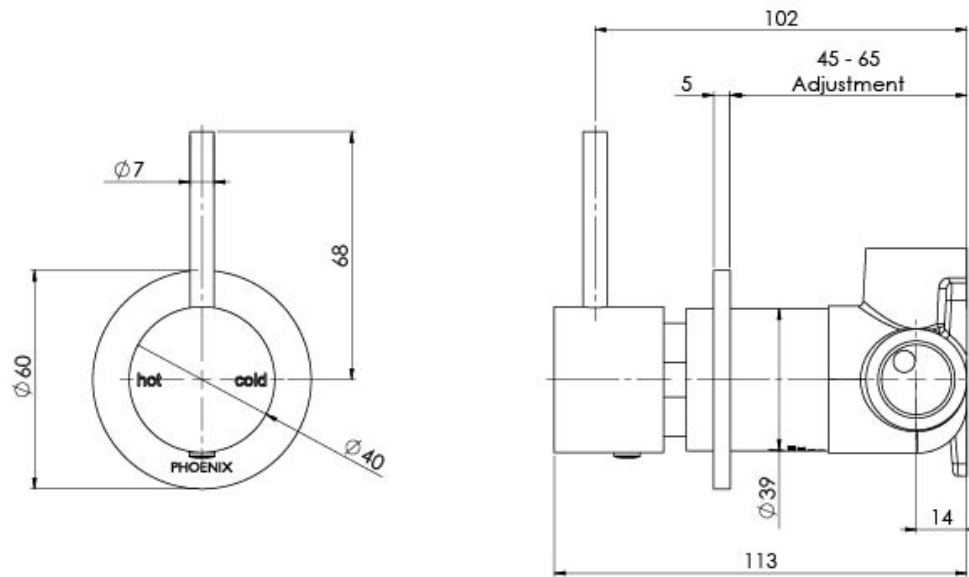

VIVID SLIMLINE UP

VIVID SLIMLINE UP SHOWER / WALL MIXER

SPECIFICATIONS

AVAILABLE IN

112-7800-00
Chrome

112-7800-40
Brushed Nickel

112-7800-31
Brushed Carbon

112-7800-30
Gun Metal

112-7800-10
Matte Black

112-7800-12
Brushed Gold

INFORMATION

Temperature Rating
1 - 75°C

Pressure Rating
150 - 500kPa

MAINTENANCE AND CARE:

- All surfaces should be cleaned with mild liquid detergent or soap and water.
- Do not use cream cleaners or citrus based cleaning products, as they are abrasive.
- Use of unsuitable cleaning agents may damage the surface.
- Any damage caused in this way will not be covered by warranty.

Please visit <https://www.phoenixtapware.com.au/warranty> to view the full warranty

While we aim to ensure the specifications shown are correct at time of printing, Phoenix Tapware reserves the right to make modifications without prior notice. Always use the physical product measurements for mark-ups and roughing-in as the line drawing shown may differ from the actual product over time. All measurements are shown in millimetres. Colours may vary from image shown.